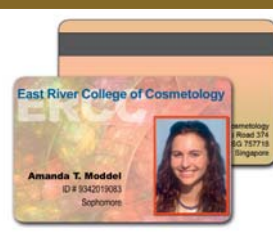

FEATURES:

- Large ribbon capacity as well as large input and output hoppers to ensure continuous printing
- Front-facing, automatic card feeding and output
- Optimized print ribbons
- Quick ribbon change, cartridge loads in a snap
- Operator replaceable printheads
- Advanced cleaning roller system to avoid scratches on cards
- Automatic ribbon detection and low ribbon warning
- Audible and visual message prompts
- Ribbon saver features for monochrome ribbons

SUPPLIES:

- 5 Panel Color Ribbon (YMCKO): 500 cards/ribbon
- 7 Panel Color Ribbon (YMCKOKO): 300 cards/ribbon
- Monochrome Black Ribbon (K): 1,500 cards/ribbon
- Monochrome White Ribbon (W): 1,500 cards/ribbon
- Monochrome Silver Ribbon (S): 1,500 cards/ribbon

(Other ribbons on request)

OPTIONS:

- Magnetic stripe encoding (HiCo and LoCo)

CONFIGURE YOUR CARD IDENTITY SYSTEM, ASK FOR:

- EDIsecure® Card Management Software Suite
- EDIsecure® Image Capture Modules
- EDIsecure® Image Enhancement Software
- EDIsecure® Card Materials

SPECIFICATIONS OF DCP 340+

Print Method	Color dye sublimation and monochrome thermal transfer
Print Mode	Double-sided edge-to-edge direct card printing
Print Speed	Full color: up to 190 cards per hour (single-sided) Monochrome: up to 1,000 cards per hour (single-sided)
Print Resolution	300 dpi
Printhead	Operator replaceable, 24 month warranty, no count limitation using EDIsecure® Cards
Card Types	All PVC and Composite PVC Cards of ISO ID-1/CR-80 size, 85.60 x 53.98 mm
Card Thickness	0.25 – 1.3 mm
Input Hopper Capacity	100 cards (0.76 mm)
Output Hopper Capacity	40 cards (0.76 mm)
Interface	USB 1.1
Operating System Support	MS Windows® 2000, XP, and VISTA
Printer Dimensions (WxDxH)	198 x 546 x 241 mm
Weight	approx. 5 kg
Power Supply	100/120 V and 220/240 V, 50/60Hz FCC, CE, UL, GOST, and CCC approved
Operating Environment	15°C to 35°C, 20% to 80% non-condensing humidity

仅供参考

Digital Identification Solutions AG
Germany
Phone: + 49 711 341 689 - 0
Email: mail@digital-identification.com

Digital Identification Solutions Pte. Ltd.
Singapore 757718
Phone: + 65 6352 8364
Email: mail@sg.digital-identification.com

Digital Identification Solutions (Branch)
Dubai, United Arab Emirates
Phone: + 971 4 2045 316
Email: mail@uae.digital-identification.com

Digital Identification Solutions (Beijing) Co. Ltd.
P.R. China
Phone: + 86 10 6437 4376
Email: mail@cn.digital-identification.com

Digital Identification Solutions S. de R.L. de C.V.
México
Phone: + 52 442 2171 768 - 0
Email: mail@mx.digital-identification.com

Digital Identification Solutions LLC
United States of America
Phone: + 1 864 272 1199
Email: mail@us.digital-identification.com

vps ID Systems GmbH
Germany
Phone: + 49 7243 5488 - 0
Email: info@vps.de

www.digital-identification.com