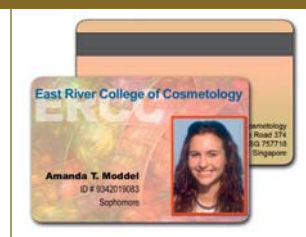

## **EDIsecure**® DCP 240+ Direct Card Printer

The single-sided, edge-to-edge EDIsecure® DCP 240+ Direct Card Printer is the perfect solution to enter the world of ID card printing. With its fast print speed, superb image quality and very user-friendly operation it is ideal for issuing photo IDs and loyalty cards. With its excellent design and small footprint it fits perfectly on every desk and, best of all, it is very quiet.

Choose with barcodes and magnetic stripe encoding the machine-readable technology that fits with your access control and other automated systems.

**THERE IS ONE FOR EVERYBODY**